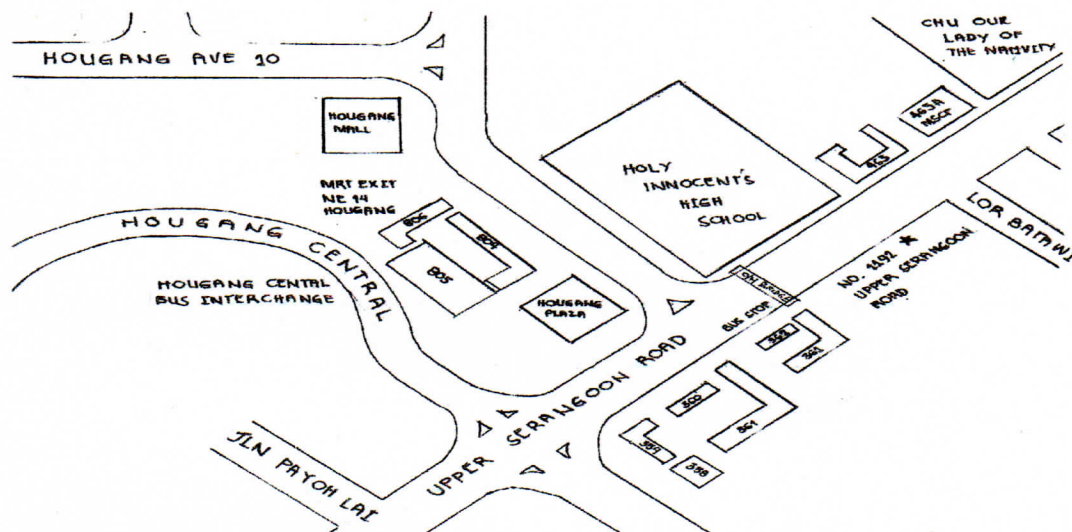

MEMORANDUM

To : ALL FULL TIME STUDENTS
Date : 09 June 2010 (Tuesday)
From : Student Affairs
Subject : VENUE FOR CLASSES

Dear Students

Please be informed that your classes for the new academic term commencing 05 July 2010 will be at 1192 Upper Serangoon Road, Singapore 534787.

Attached, please find the location map for direction to the campus. The various landmarks within 5-10 minutes walking distance are Hougang Central, Hougang MRT Station, Hougang Mall, Hougang Plaza and Holy Innocent High School.